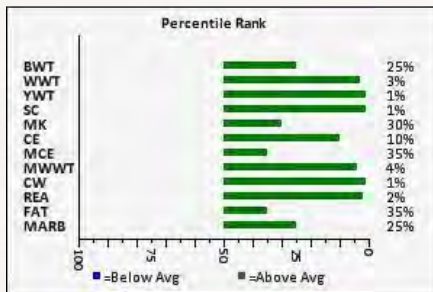

CE	BW	WW	YW	Milk	MCE	Mtnl	SC
EPDs: 8.4	-0.7	42	83	12	5.5	33	1.9

These two E.T.'s brothers possess "Killer" EPD's. These powerful herd sire prospects will produce many male progeny that will be highly sought after for growth, EPD's and pedigree heritage.

Selling 2/3 interest and full possession.

Lot 124's Percentile Rank