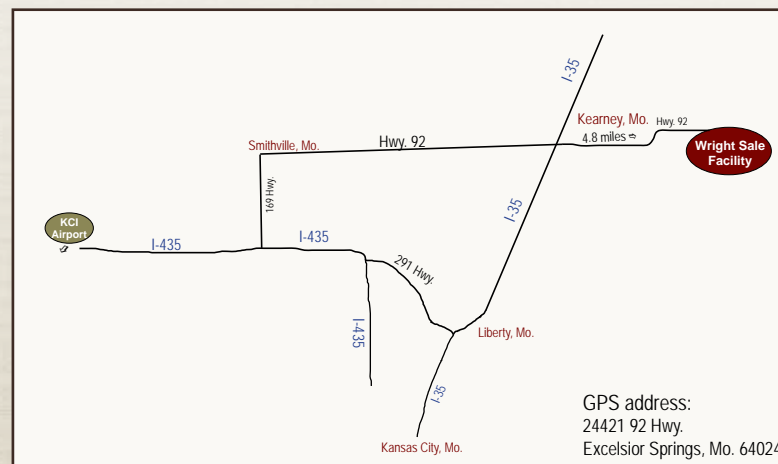

GPS address:
24421 92 Hwy.
Excelsior Springs, Mo. 64024